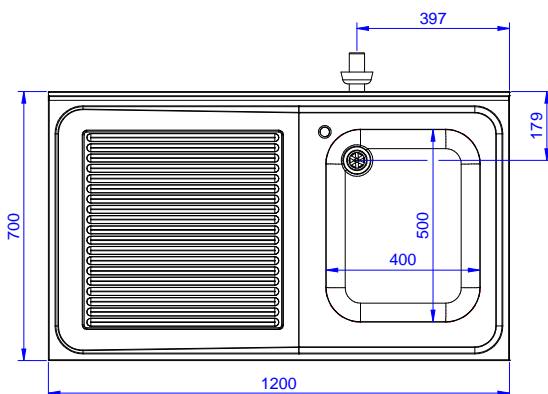

### Short Form Specification

**Item No.** \_\_\_\_\_

Made from 304 AISI stainless steel. The 50mm high worktop in 304 AISI stainless steel, 1mm in thickness, is sound-deadened and has an overflow rim and welded corners. Integral rear upstand, h=100mm, with 10mm radius. Allround apron. Square section legs 40x40mm on 1" height-adjustable feet (+/-20mm). Bowl W400xD500xH300mm with overflow pipe and 2" drain hole; left hand drainer. An undercounter dishwasher can be placed under the drainer.

### Construction

- Sink tops easily slotted onto the legs and taps are easily installed from the rear.
- Square section legs and 40 mm height-adjustable feet in 304 AISI stainless steel.
- 100 mm upstand with 8 mm radiused corner and 13 mm deep, designed to be used against a wall.
- 50 mm worktop in 304 AISI stainless steel, 10/10 in thickness with overflow rim along the top.
- Bottom part of drain left free to house an undercounter dishwasher.
- Wide range of taps are available to suit every need.
- Drainage area suitable for drying operations
- 100 mm upstand with 10 mm radiused corner and 13 mm deep, designed to be used against a wall.

### Optional Accessories

- Set of 4 wheels (2 with brake) PNC 855150   
d. 100mm for tables and sinks  
(total height on wheels= 993 mm)
- Elbow operated mixer tap with PNC 855322   
spout 3/4", single hole
- Elbow operated mixer tap with PNC 855323   
short spout 3/4", single hole
- Foot operated mixer tap (hot PNC 855328   
and cold) with spout 3/4"

### Key Information:

External dimensions, Width:	1200 mm
133192 (NSBD1217L)	1200 mm
External dimensions, Depth:	700 mm
External dimensions, Height:	1000 mm
Upstand Dimensions, Height:	100 mm
Upstand Dimensions, Depth:	13 mm
Upstand Dimensions, Radius:	R=11
Bowls number	1
Bowl dimensions	400x500xH320
Net weight:	32.3 kg